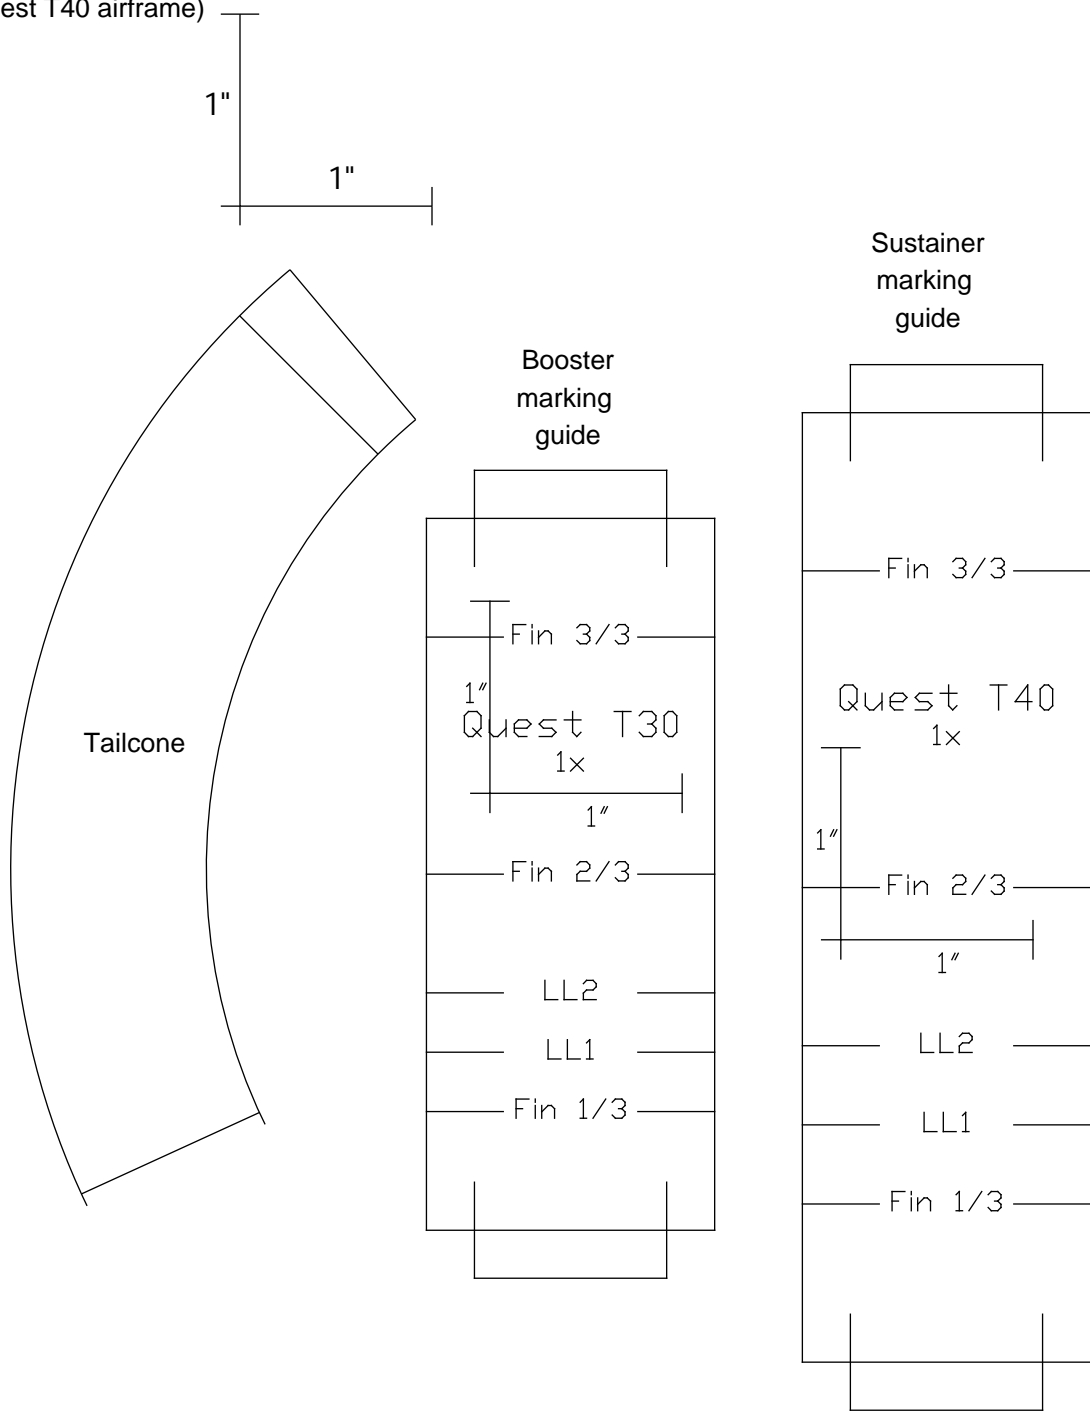

Midget T40

(uses Quest T40 airframe)

THIS PAGE
NOT ACTUAL SIZE

Midget T40

(uses Quest T40 airframe)

PRINT "ACTUAL SIZE"