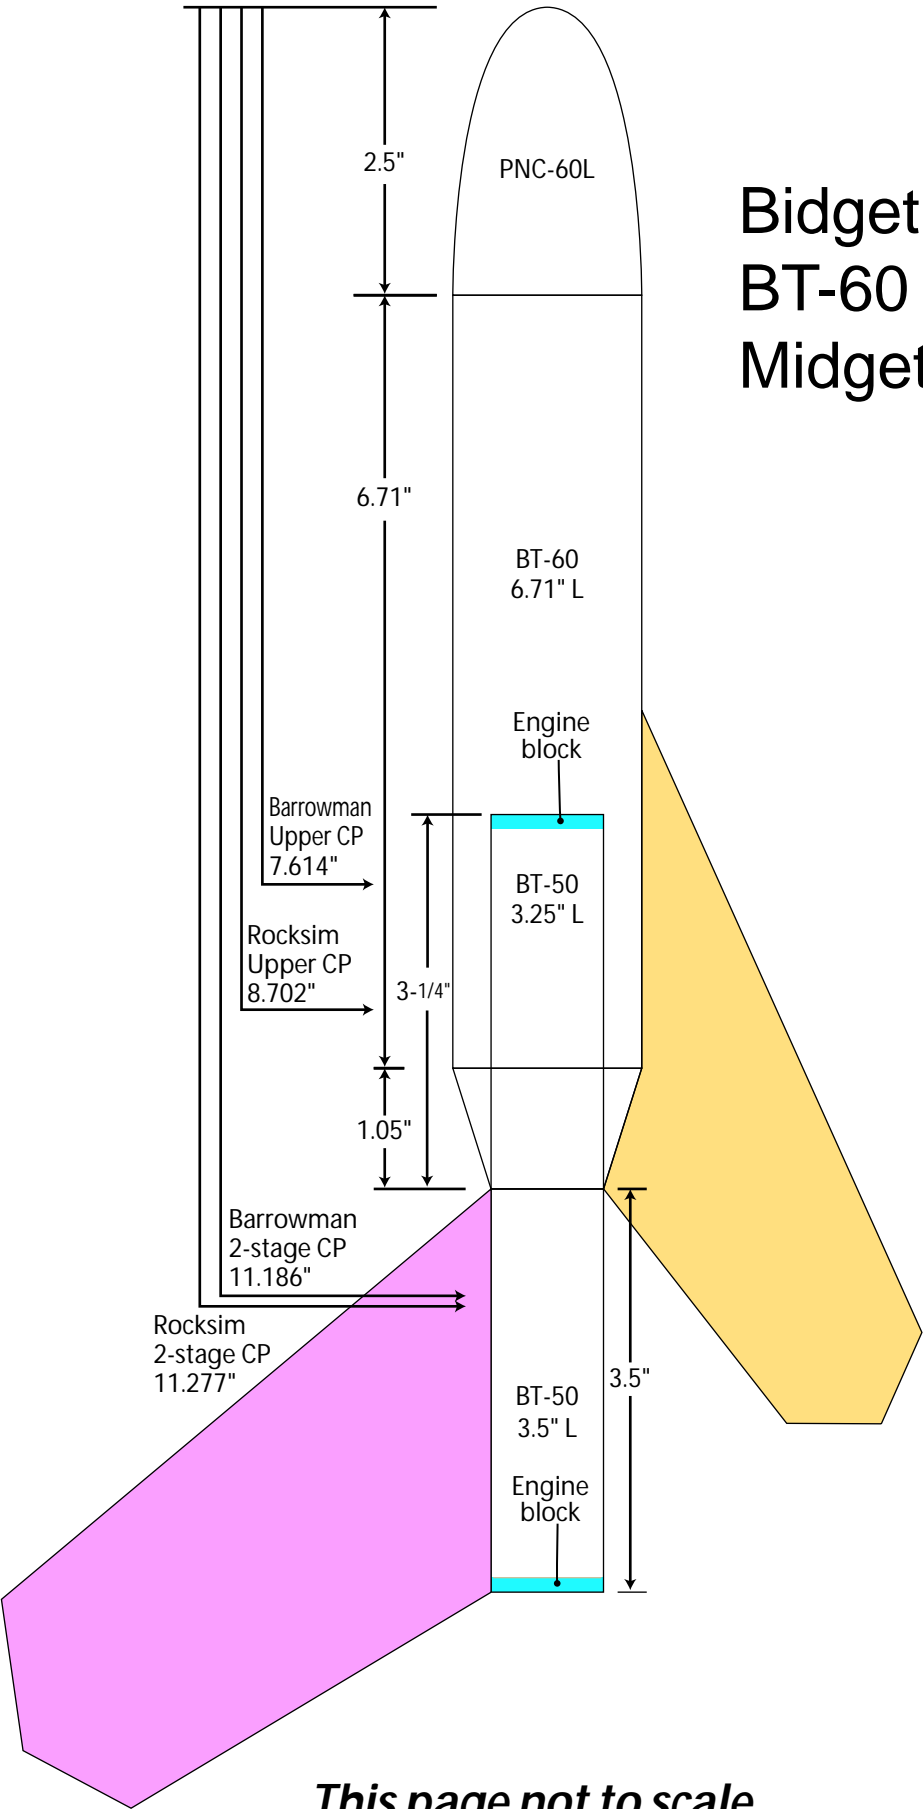

**Bidget - "Big Midget"
BT-60 based upscale
Midget (K-40), 1.677x**

Bidget

- Fin patterns
- Tailcone wrap
- Fin marking guides

Print this page "exact size"