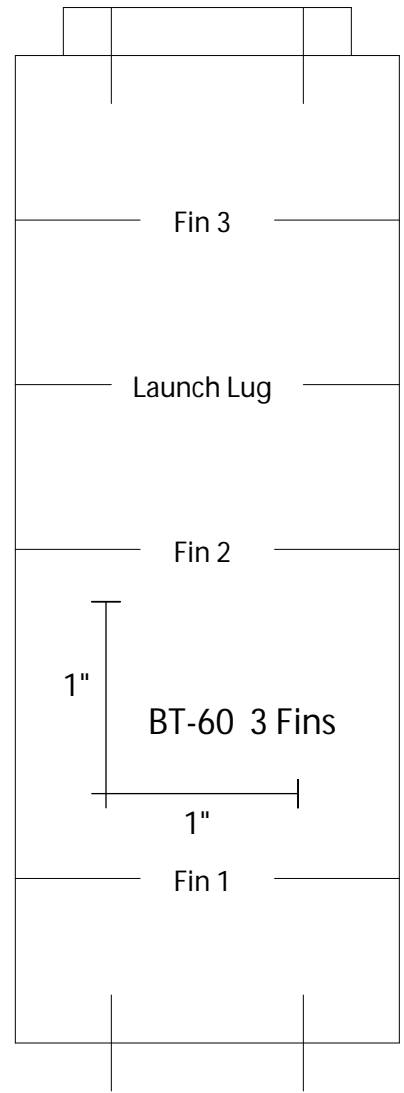

**Bidget - "Big Midget"
BT-60 based upscale
Midget (K-40), 1.677x**

Bidget

- Fin patterns
- Tailcone wrap
- Fin marking guides

Print this page "exact size"